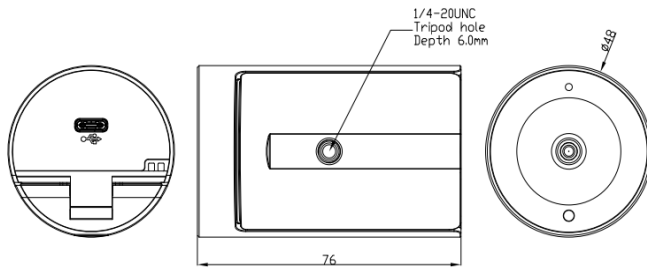

Backlight Compensation	Support
Mirror, Flip	Support
Microphone Pointing	Omnidirectional microphone
Sensitivity	-26±2dB RL=2.2KΩ Vs=2.0V
S/N Ratio	64dB
Polar distance	3 - 5m
Input Voltage	USB Power supply
Working Environment	Temperature: -10°C - 50°; Humidity: ≤80%
Webcam size	76mm×φ48mm
Package size	114.5mm x 87mm x 85mm
Net Weight	0.13kg
Gross Weight	0.3kg
Available Color	Dark gray, Sliver
Accessories	1.5m USB2.0(A-C) cable, Manual, Warranty card.

Dimensional Drawing

*** Product specification are subject to change without notice ***